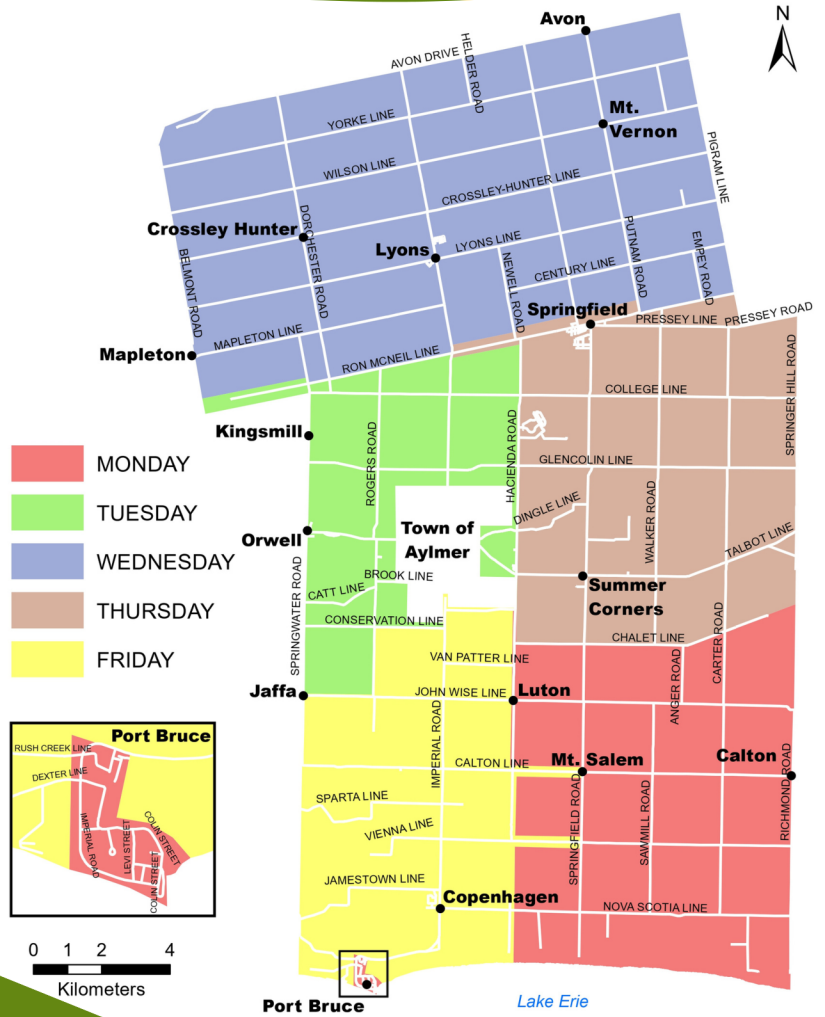

## WEEKLY GARBAGE COLLECTION REMINDERS

- ✓ No weekly limit but all bags must be tagged
- ✓ Bags must weigh 44lb (20kg) or less
- ✓ Pick up is scheduled between 7 a.m. - 5 p.m.

Tailored to your specific address, the Recycle Coach app provides a personalized collection schedule, sorting guide, weekly reminders and more to make recycling a breeze.