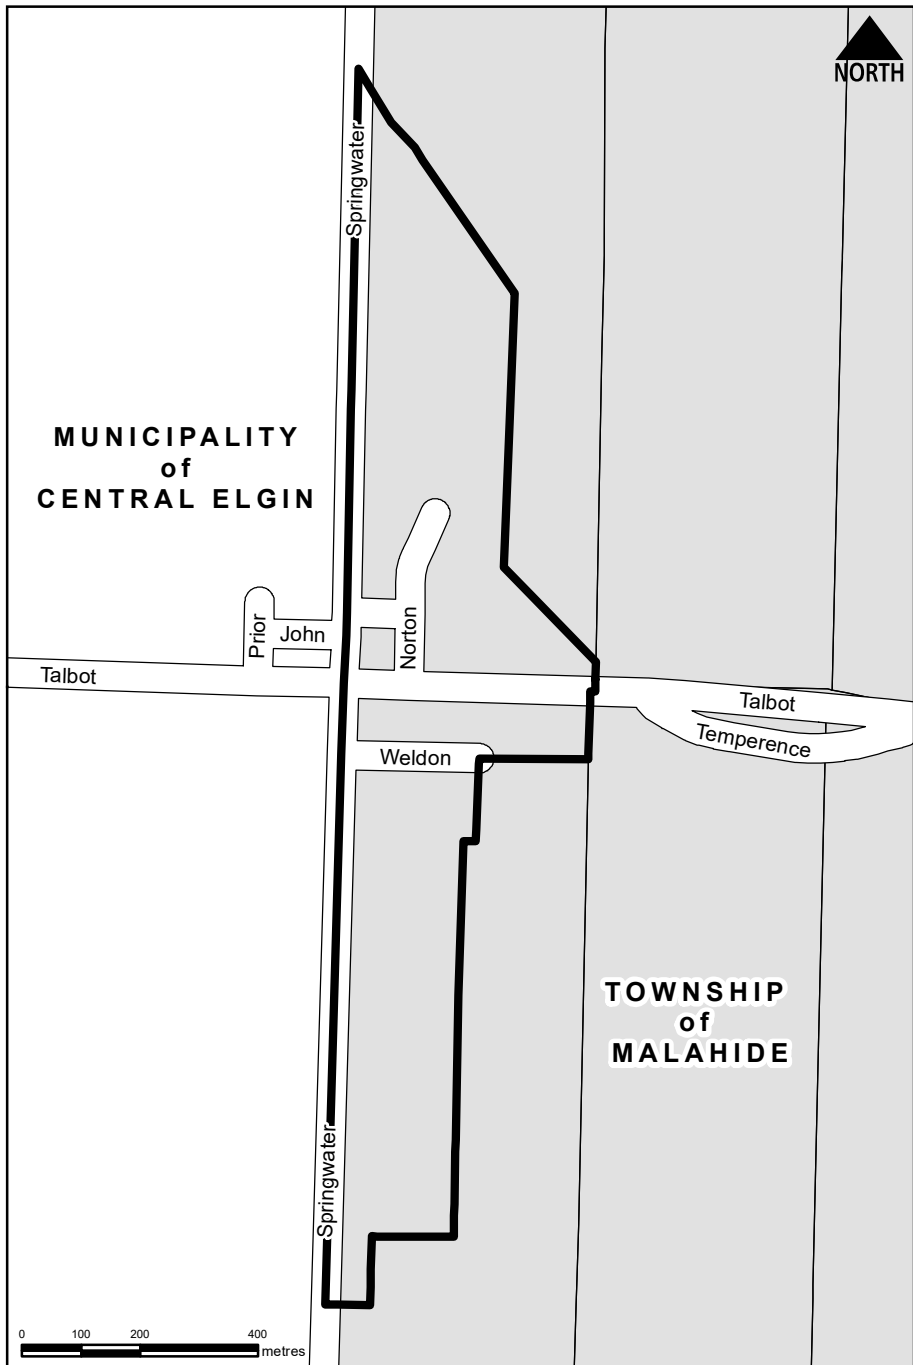

MUNICIPALITY of THAMES CENTRE

TOWNSHIP of FORD
SOUTH-WEST OXFORD

MUNICIPALITY of CENTRAL ELGIN

MUNICIPALITY of BAYHAM

LAKE ERIE

TOWNSHIP of MALAHIDE

VILLAGE of ORWELL

VILLAGE of SPRINGFIELD

PORT BRUCE

SUMMERS CORNERS