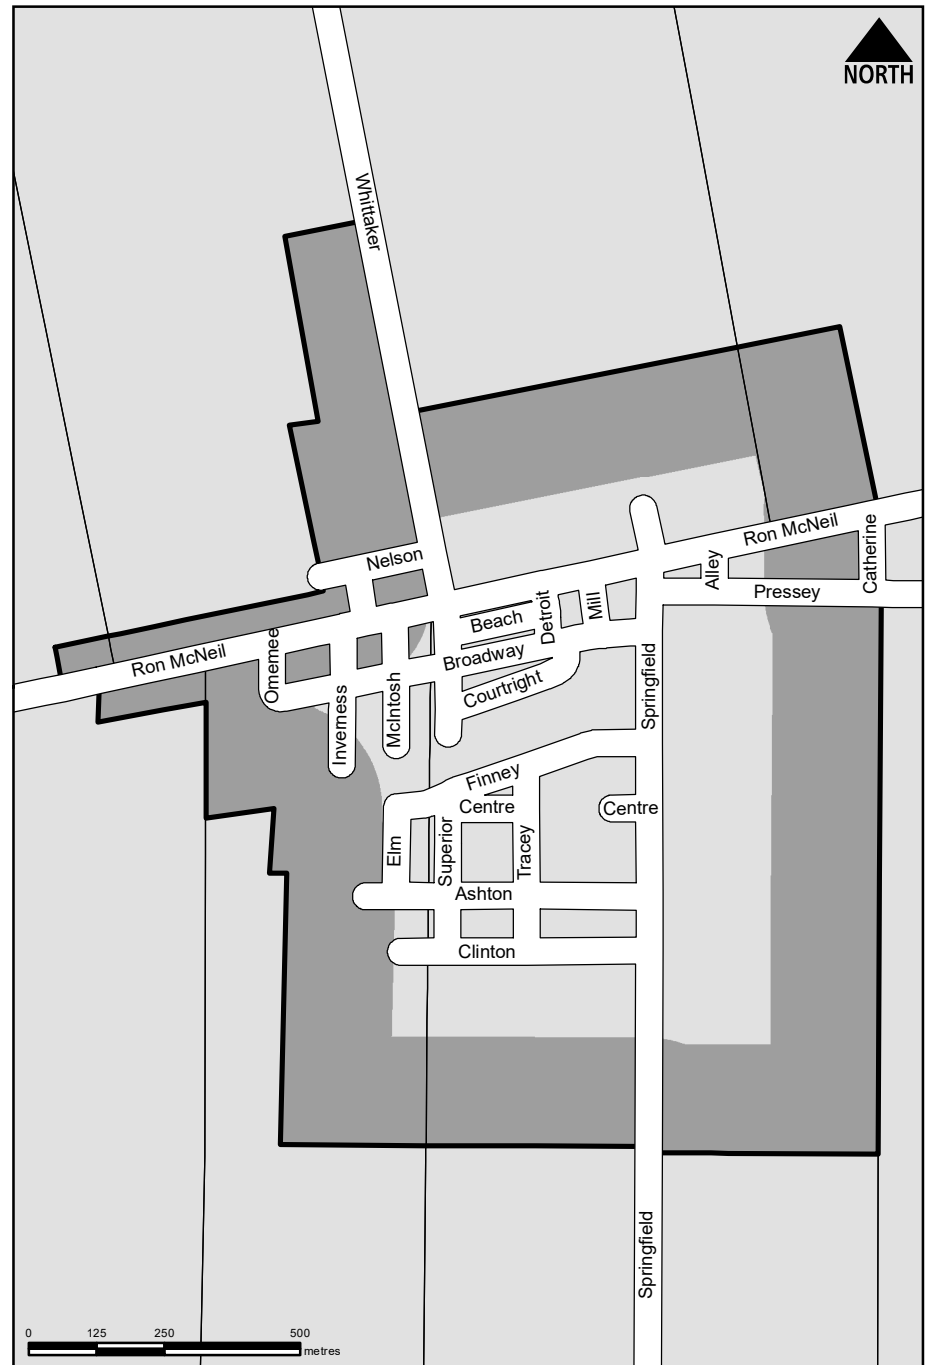

MUNICIPALITY of THAMES CENTRE

TOWNSHIP of FORD
SOUTH-WEST OXFORD

MUNICIPALITY of CENTRAL ELGIN

MUNICIPALITY of BAYHAM

LAKE ERIE

TOWNSHIP of MALAHIDE

VILLAGE of ORWELL

VILLAGE of SPRINGFIELD

PORT BRUCE

SUMMERS CORNERS