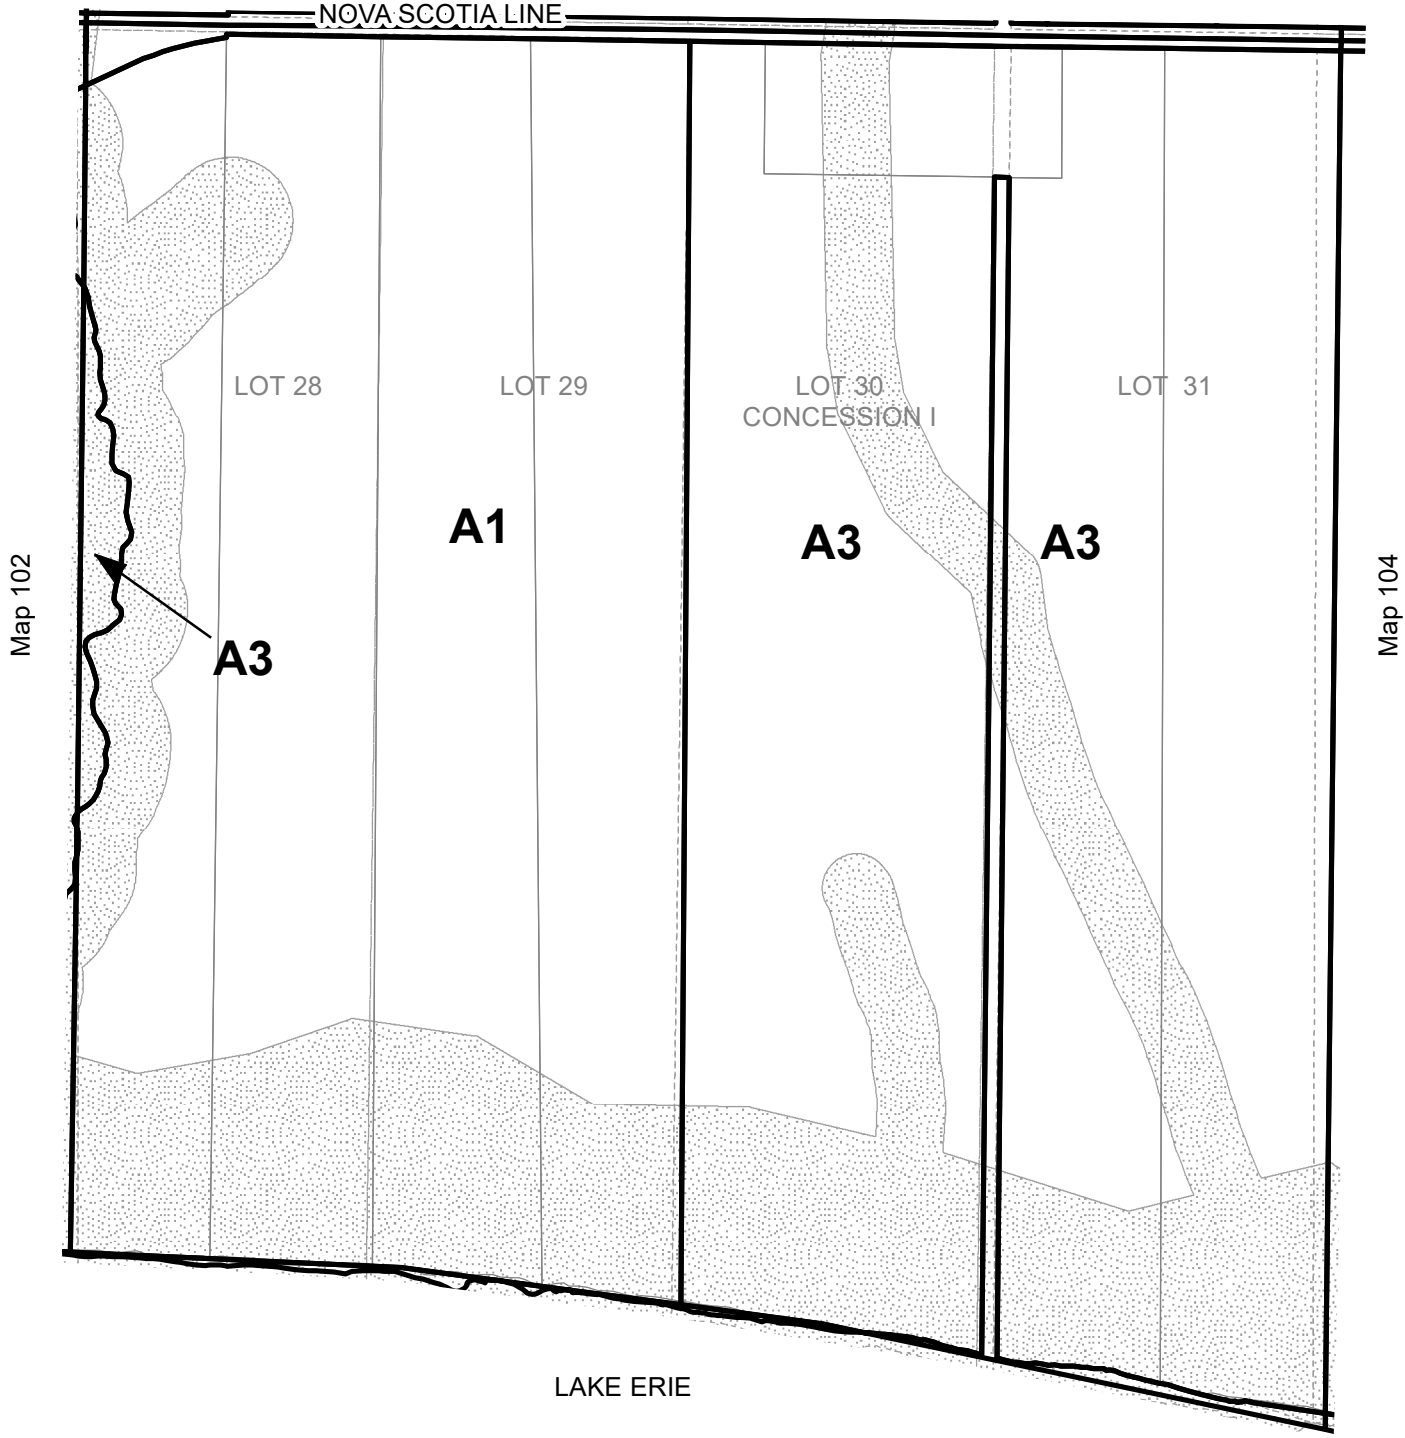

NOVA SCOTIA LINE

Township of Malahide  
 Comprehensive Zoning-Bylaw No.18-22  
 As Consolidated January, 2021

**SCHEDULE 'A'**  
 Map No. 103