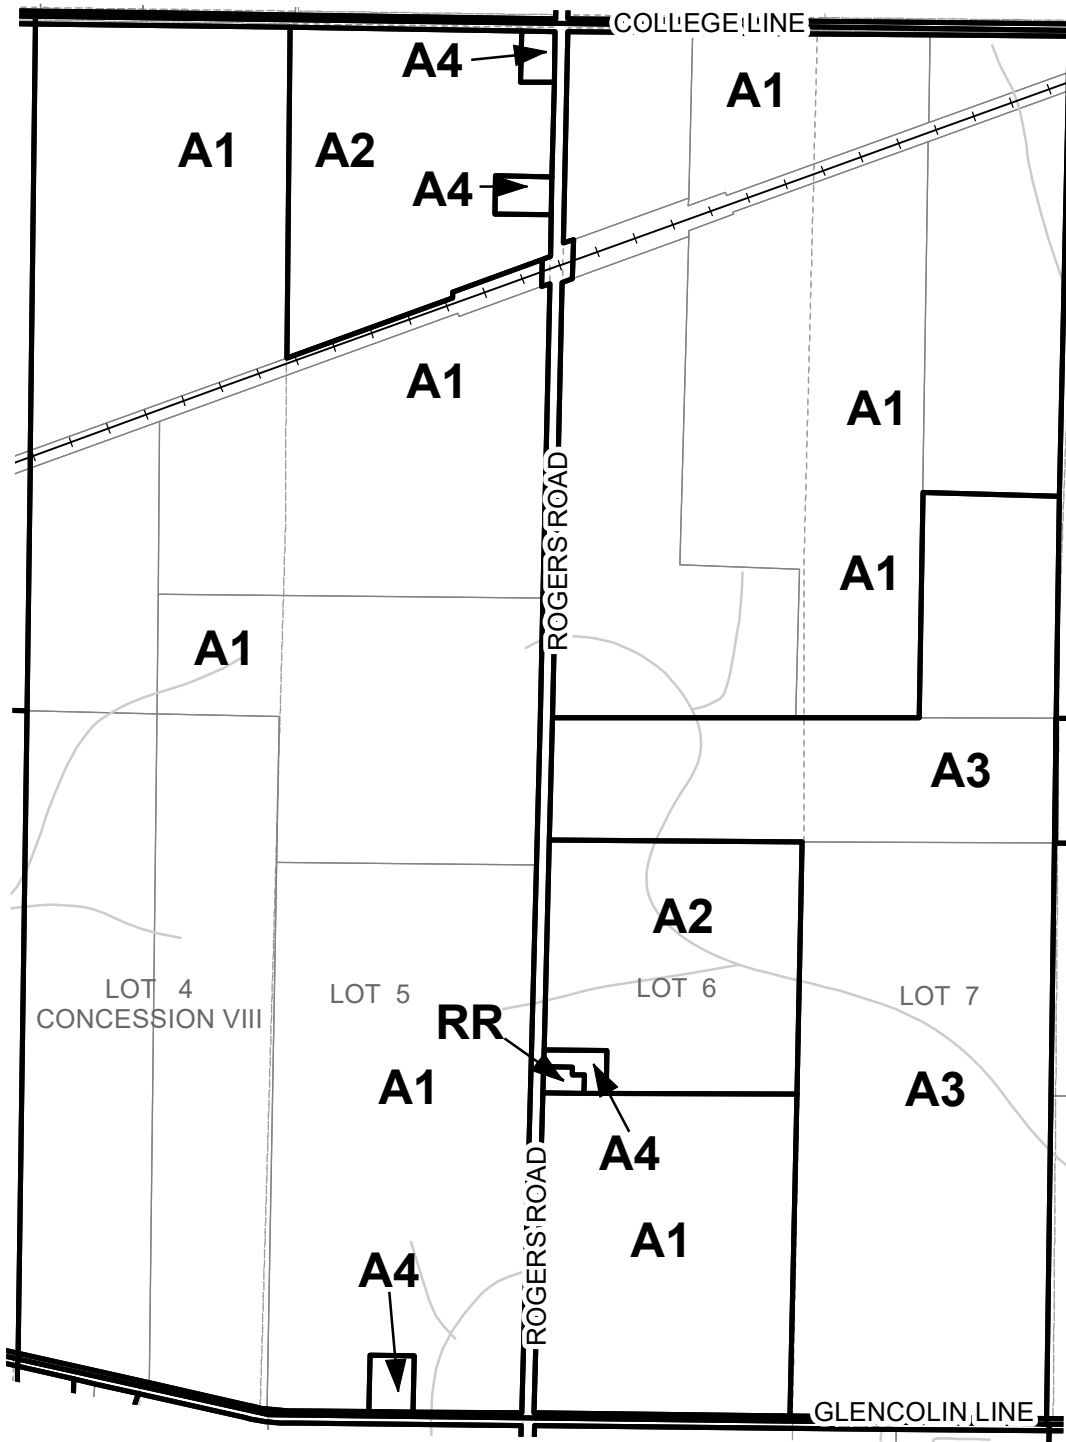

Map 25

Map 33

Map 35

Map 43

Township of Malahide
 Comprehensive Zoning-Bylaw No.18-22
 As Consolidated January, 2021

SCHEDULE 'A'
 Map No. 34