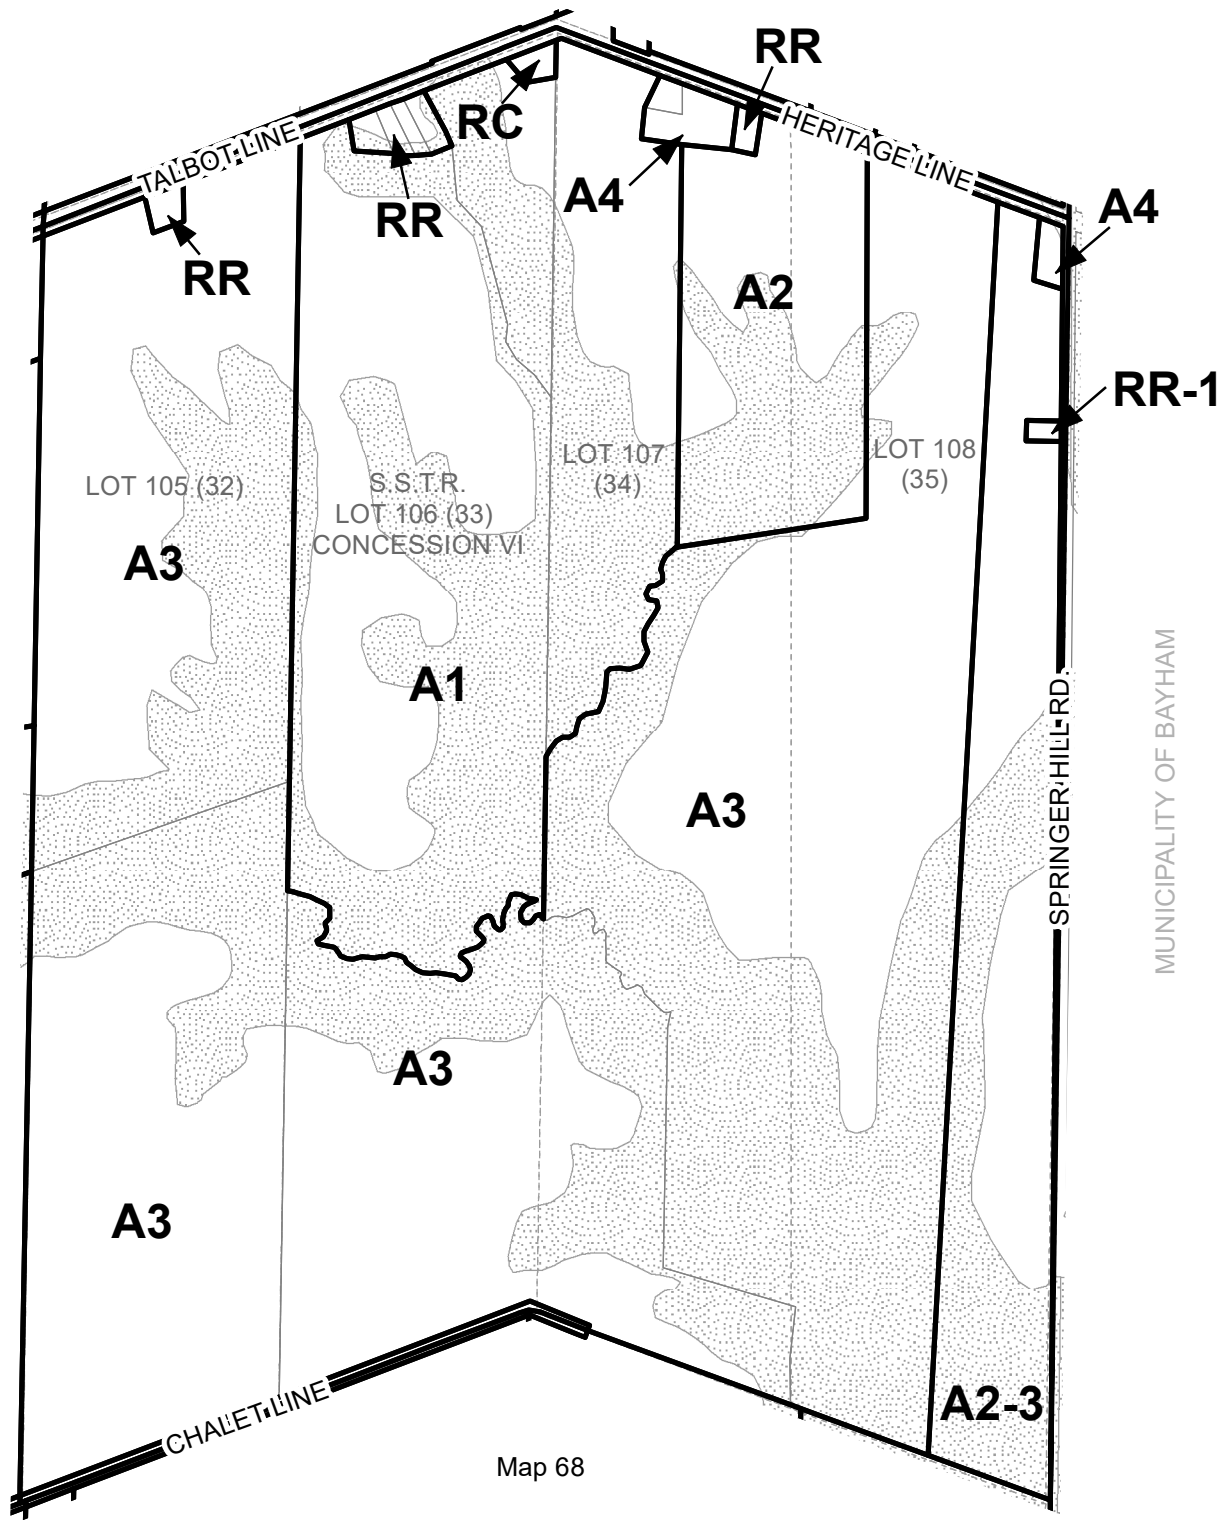

Map 50

Map 58

Map 68

MUNICIPALITY OF BAYHAM

Township of Malahide
 Comprehensive Zoning-Bylaw No.18-22
 As Consolidated January, 2021

SCHEDULE 'A'

Map No. 59