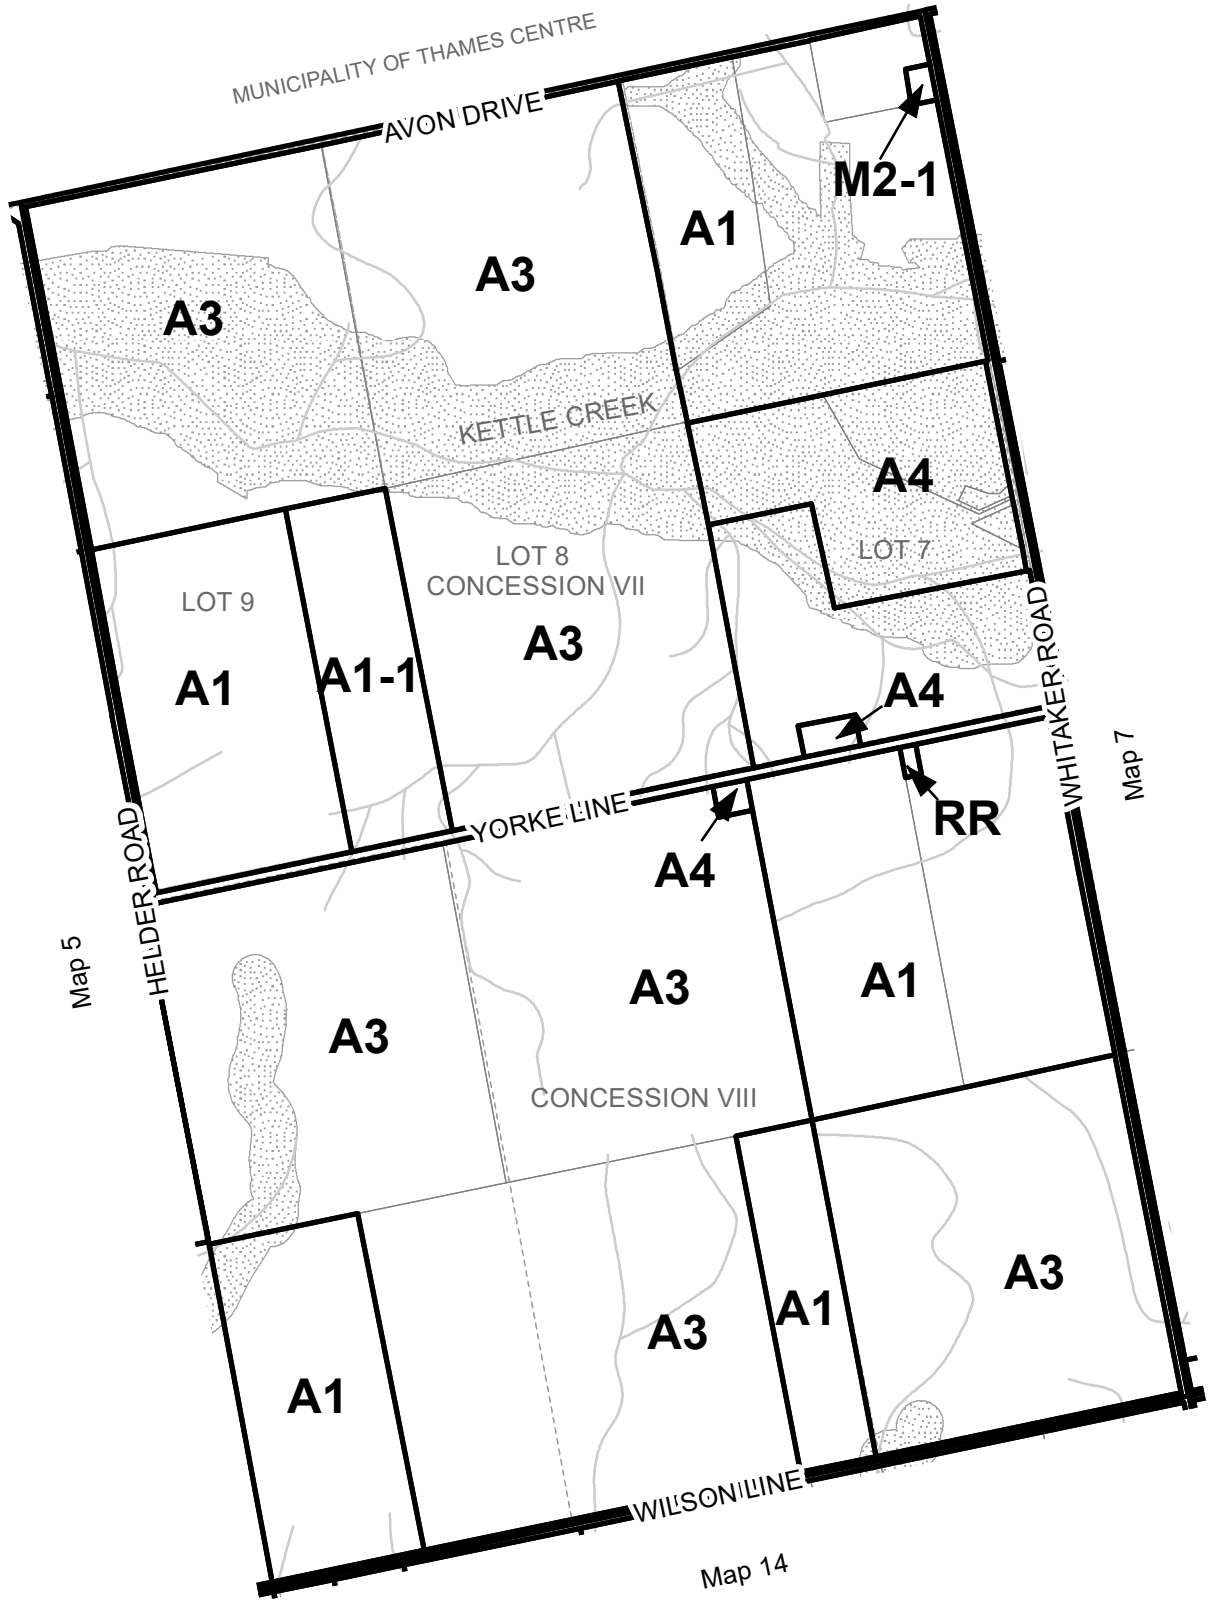

MUNICIPALITY OF THAMES CENTRE

Township of Malahide
Comprehensive Zoning-Bylaw No.18-22
As Consolidated January, 2021

SCHEDULE 'A'
Map No. 6