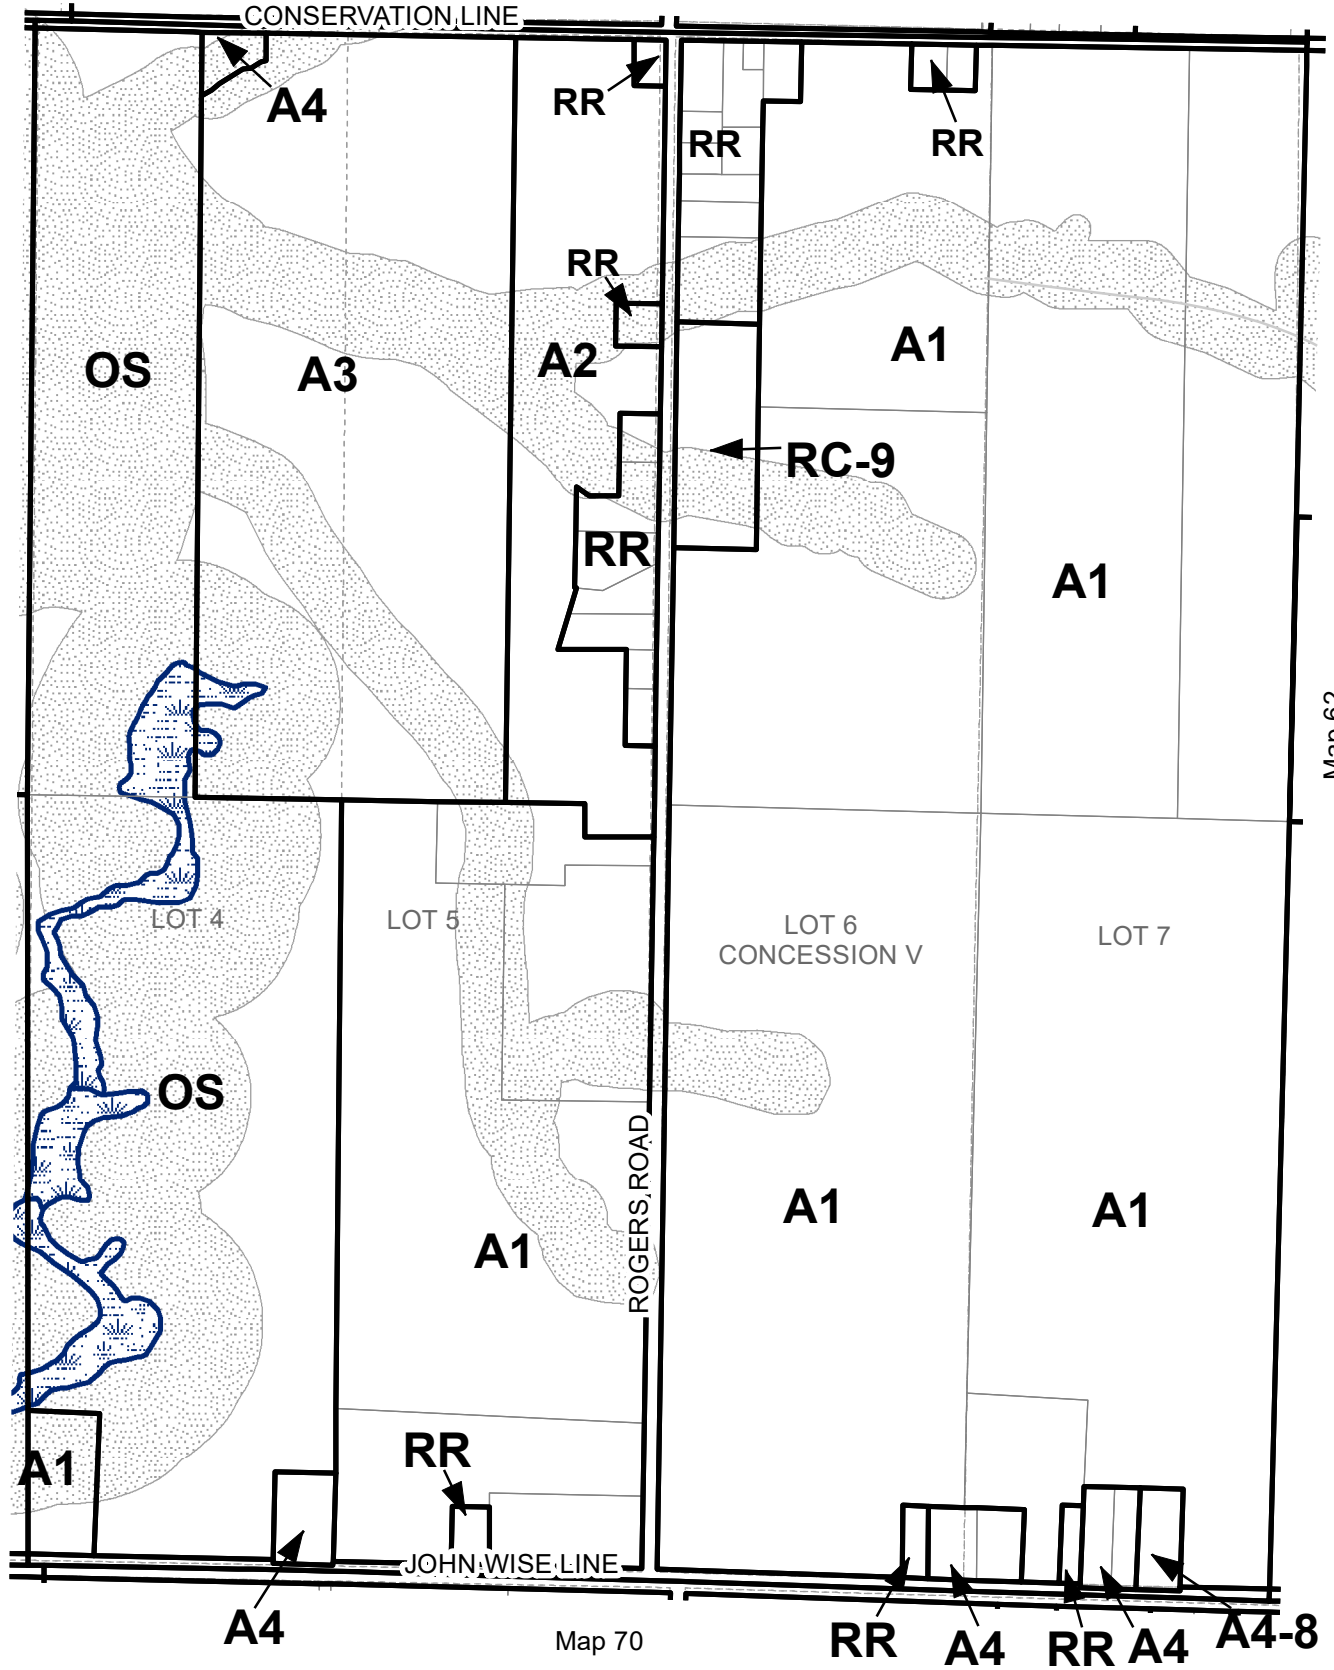

CONSERVATION LINE

Map 60

Map 62

the TOWNSHIP of MALAHIDE
A proud tradition, a bright future.

0 100 200 400 Metres

Township of Malahide
Comprehensive Zoning-Bylaw No.18-22
As Consolidated January, 2021

SCHEDULE 'A'
Map No. 61