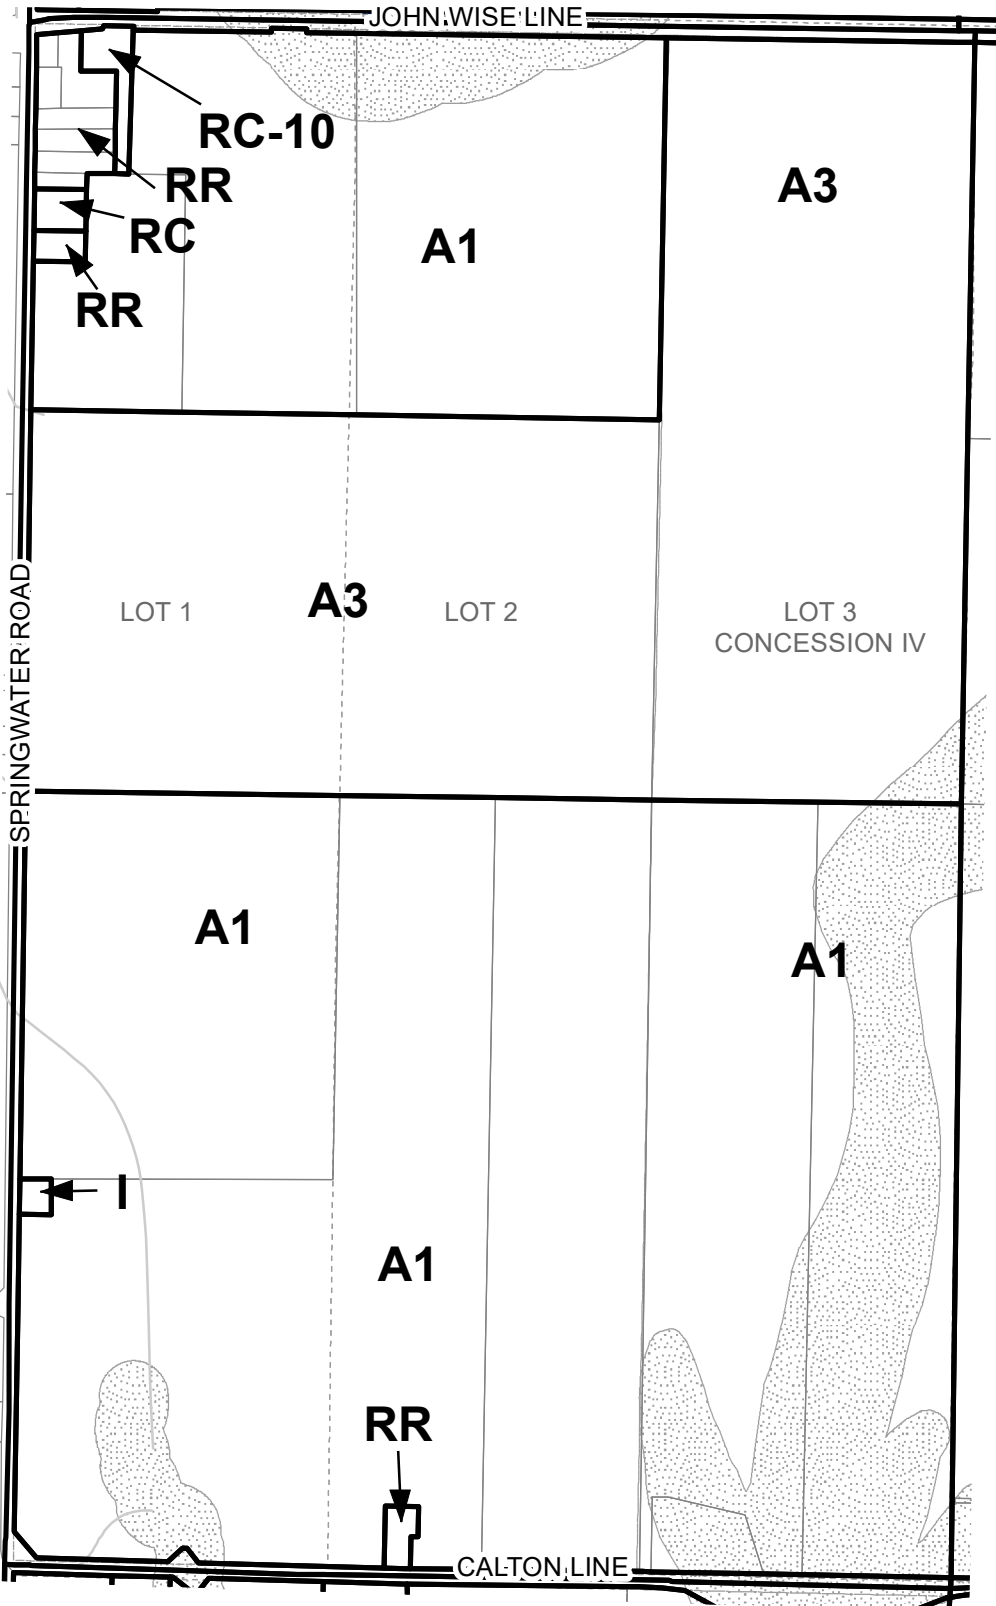

Map 60

JOHN WISE LINE

MUNICIPALITY OF CENTRAL ELGIN

Map 70

Map 78

Township of Malahide
 Comprehensive Zoning-Bylaw No.18-22
 As Consolidated January, 2021

SCHEDULE 'A'
 Map No. 69