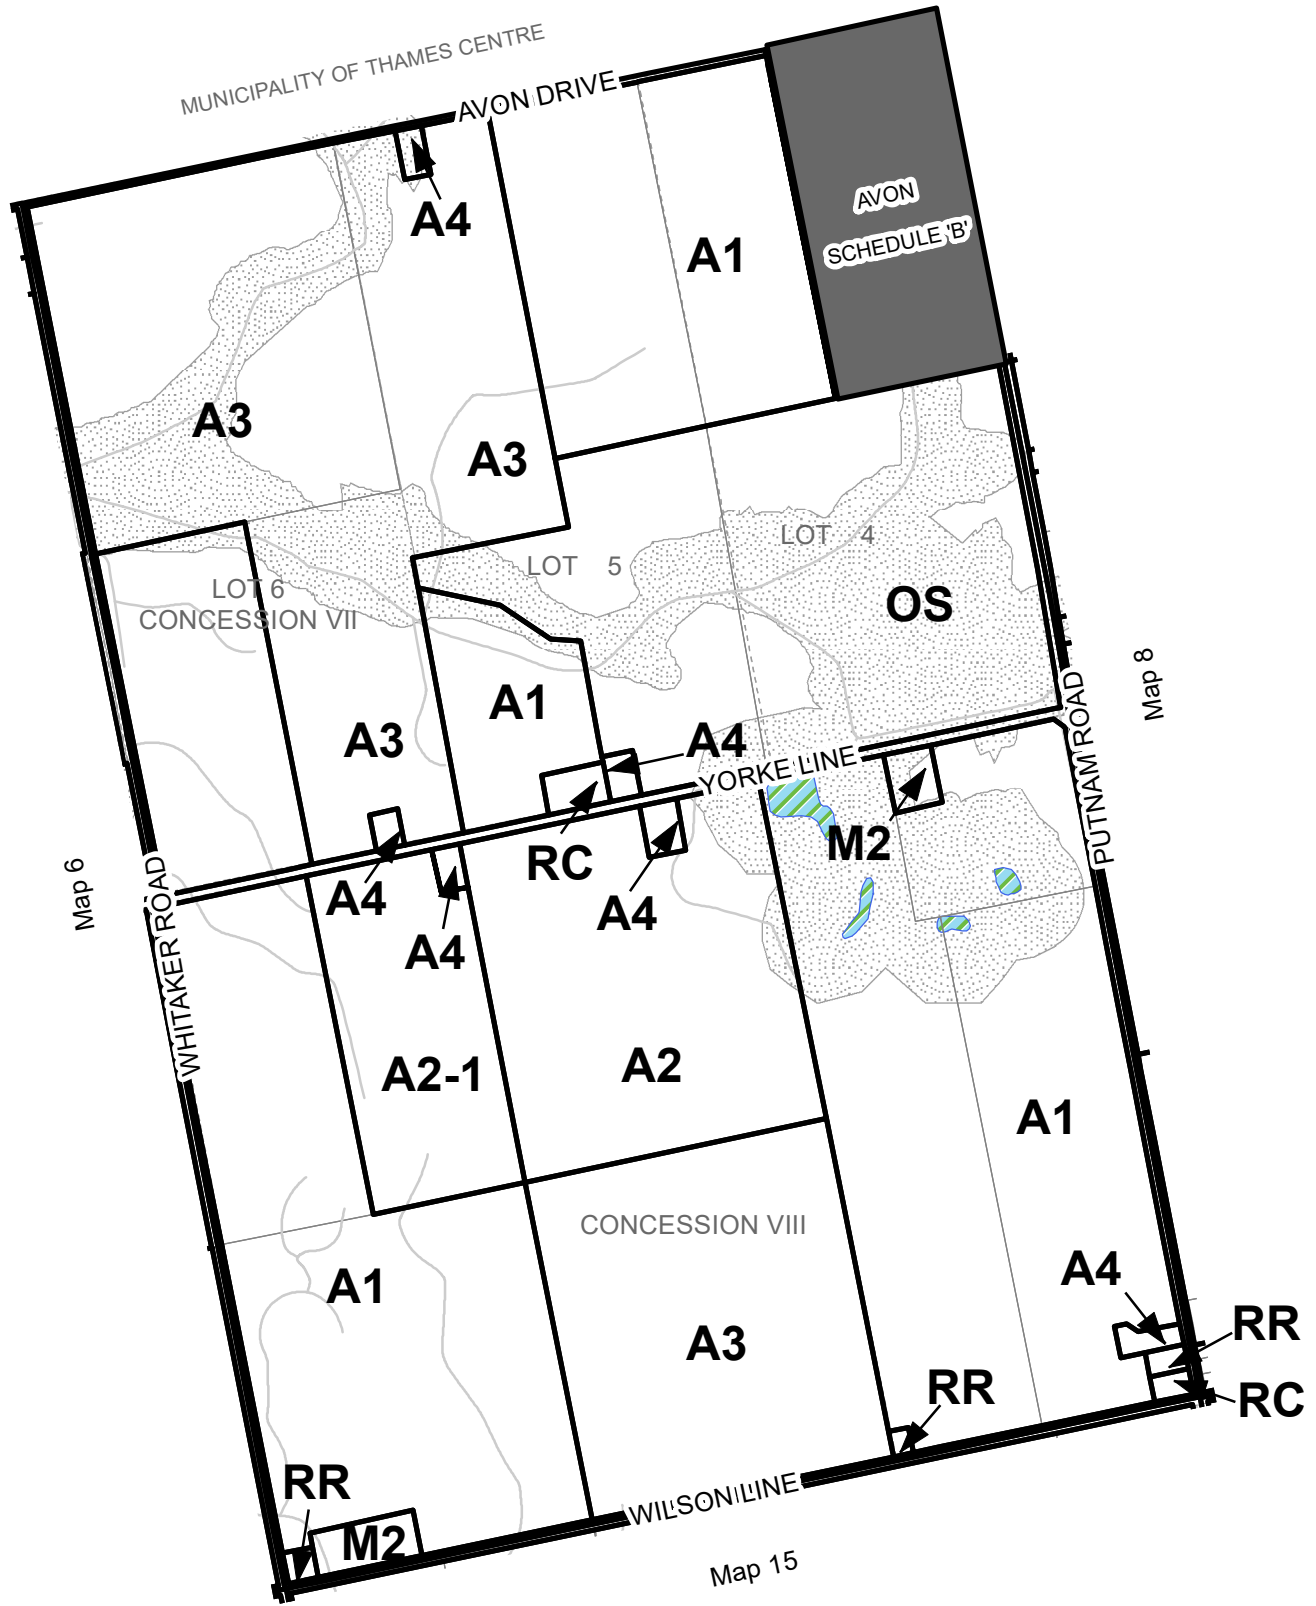

MUNICIPALITY OF THAMES CENTRE

Township of Malahide  
 Comprehensive Zoning-Bylaw No.18-22  
 As Consolidated January, 2021

# SCHEDULE 'A'

Map No. 7