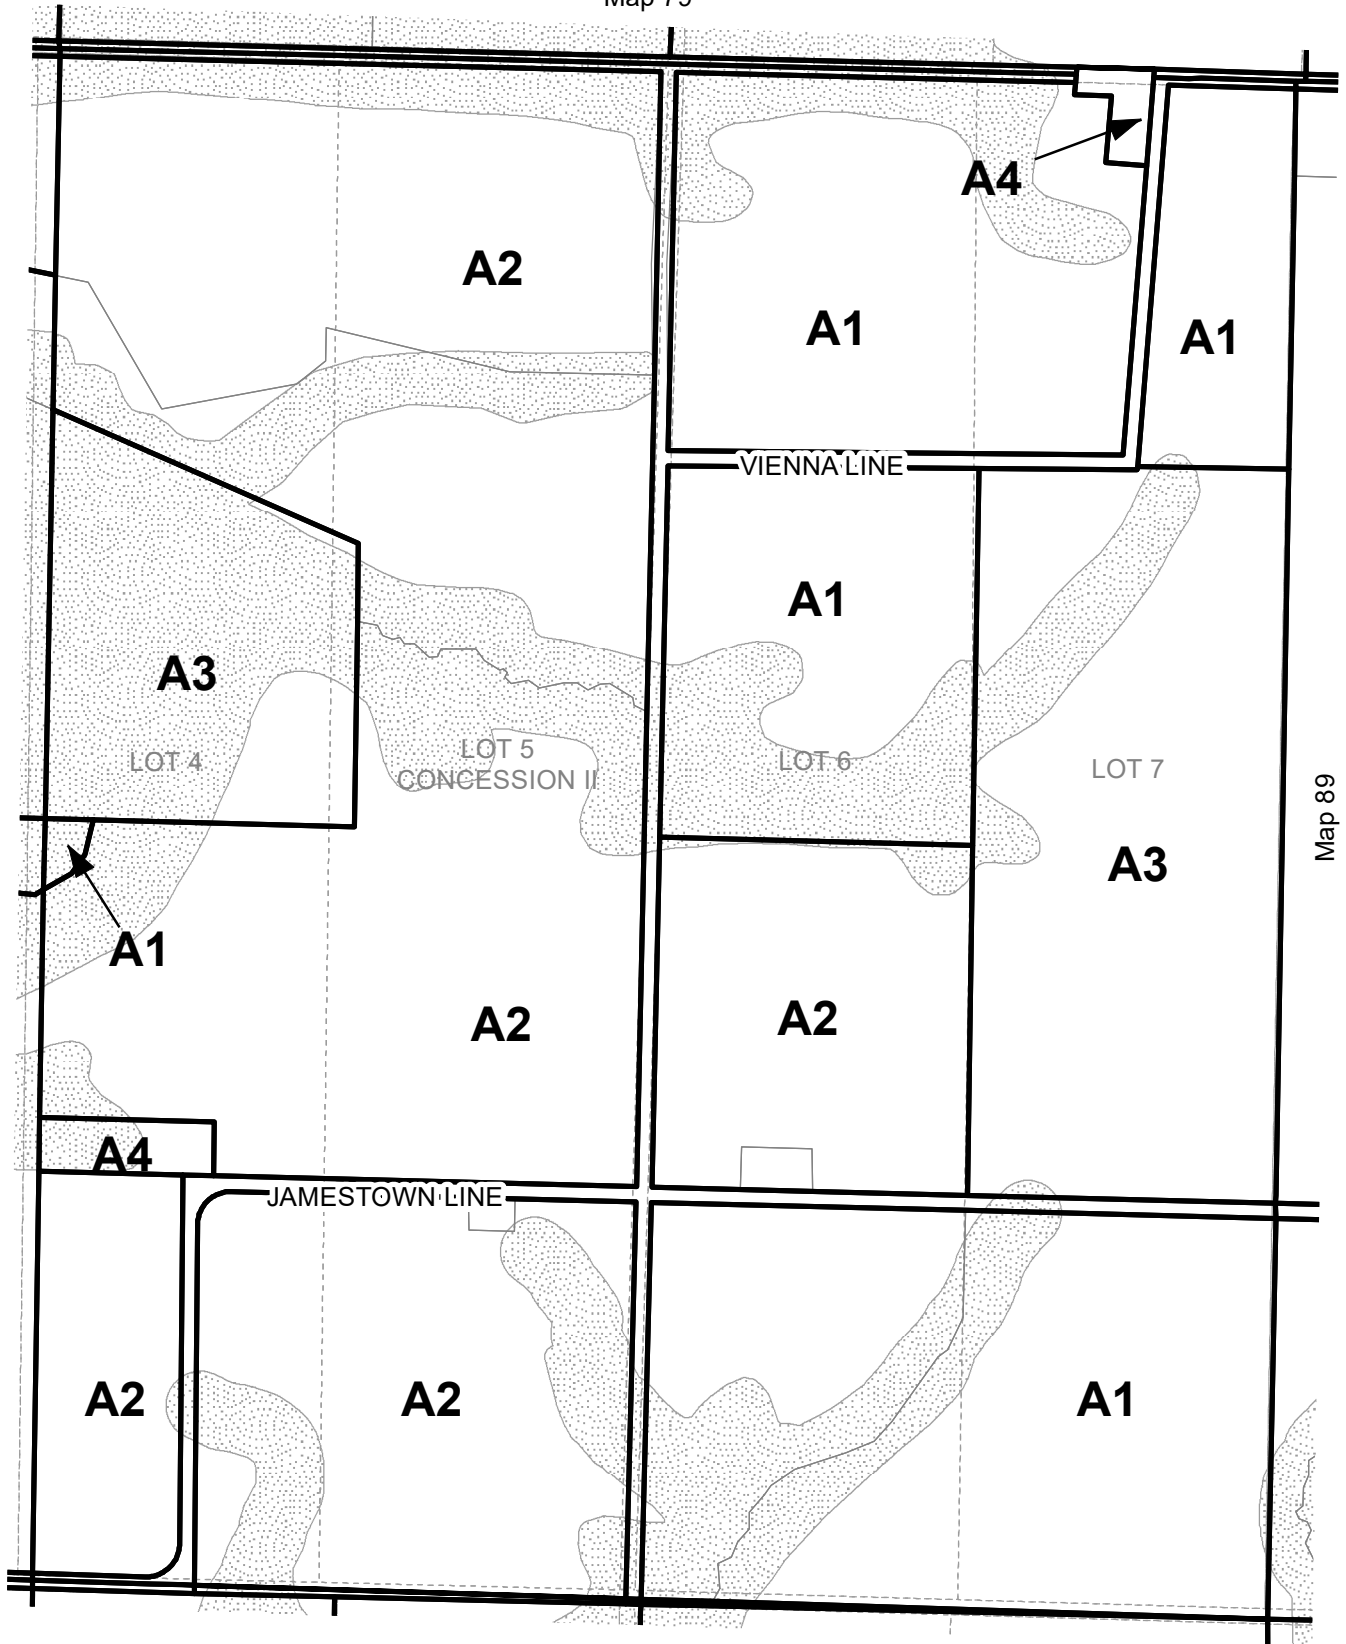

Map 79

Map 87

Map 89

Map 97

Township of Malahide
 Comprehensive Zoning-Bylaw No.18-22
 As Consolidated January, 2021

SCHEDULE 'A'
 Map No. 88