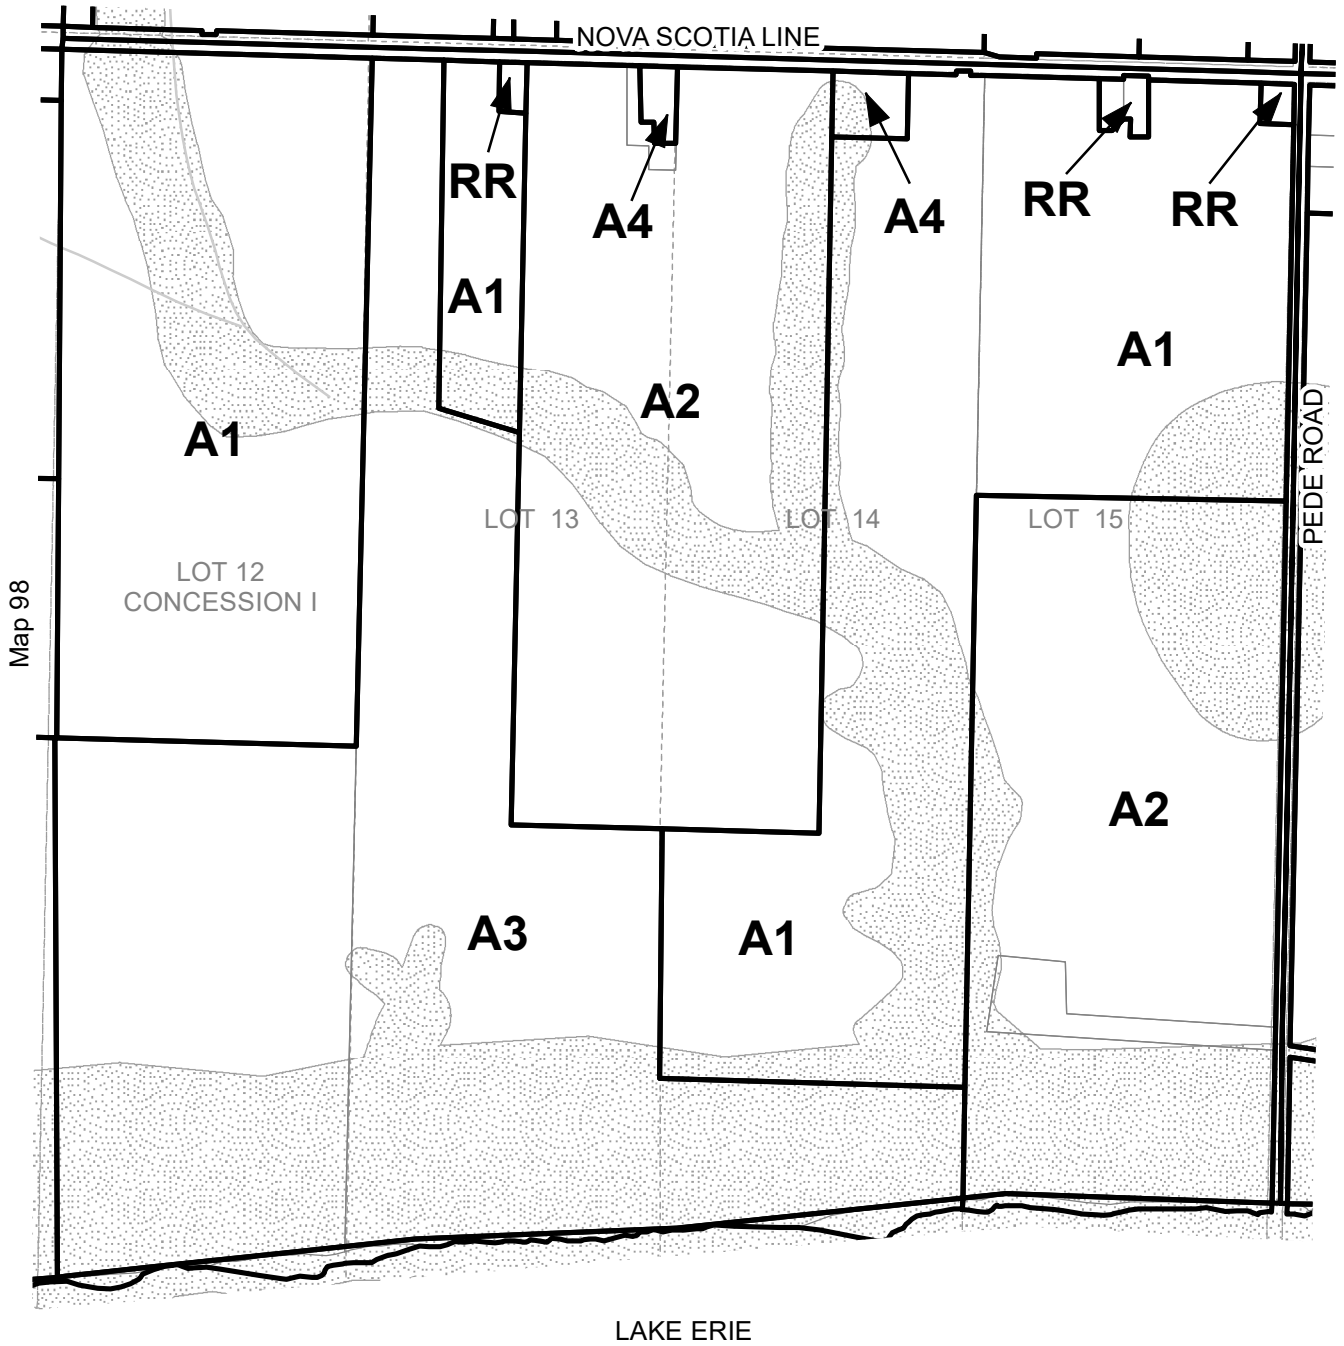

Map 90

NOVA SCOTIA LINE

Map 98

Map 100

LAKE ERIE

Township of Malahide
 Comprehensive Zoning-Bylaw No.18-22
 As Consolidated January, 2021

SCHEDULE 'A'
 Map No. 99