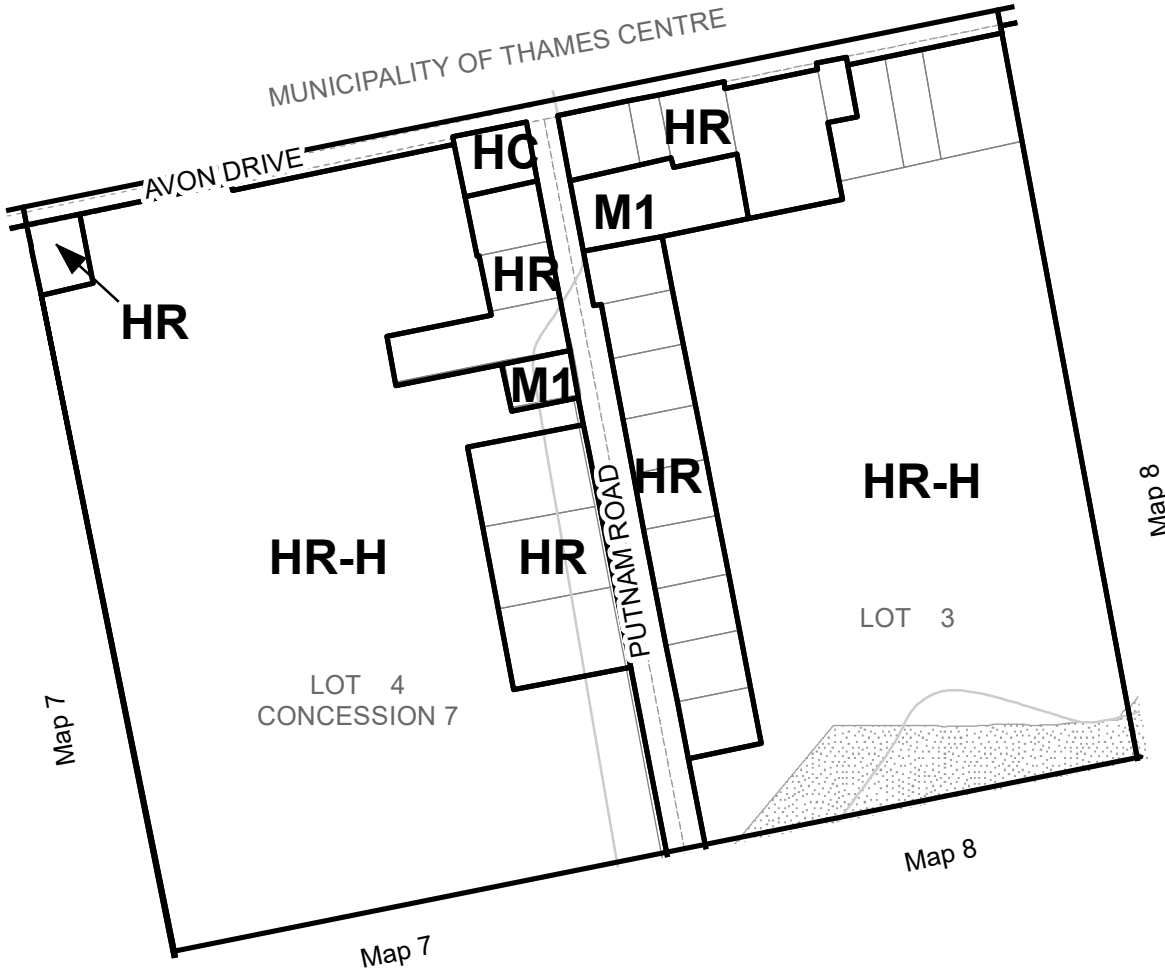

MUNICIPALITY OF THAMES CENTRE

Township of Malahide
Comprehensive Zoning-Bylaw No.18-22
As Consolidated January, 2021

SCHEDULE 'B'
AVON