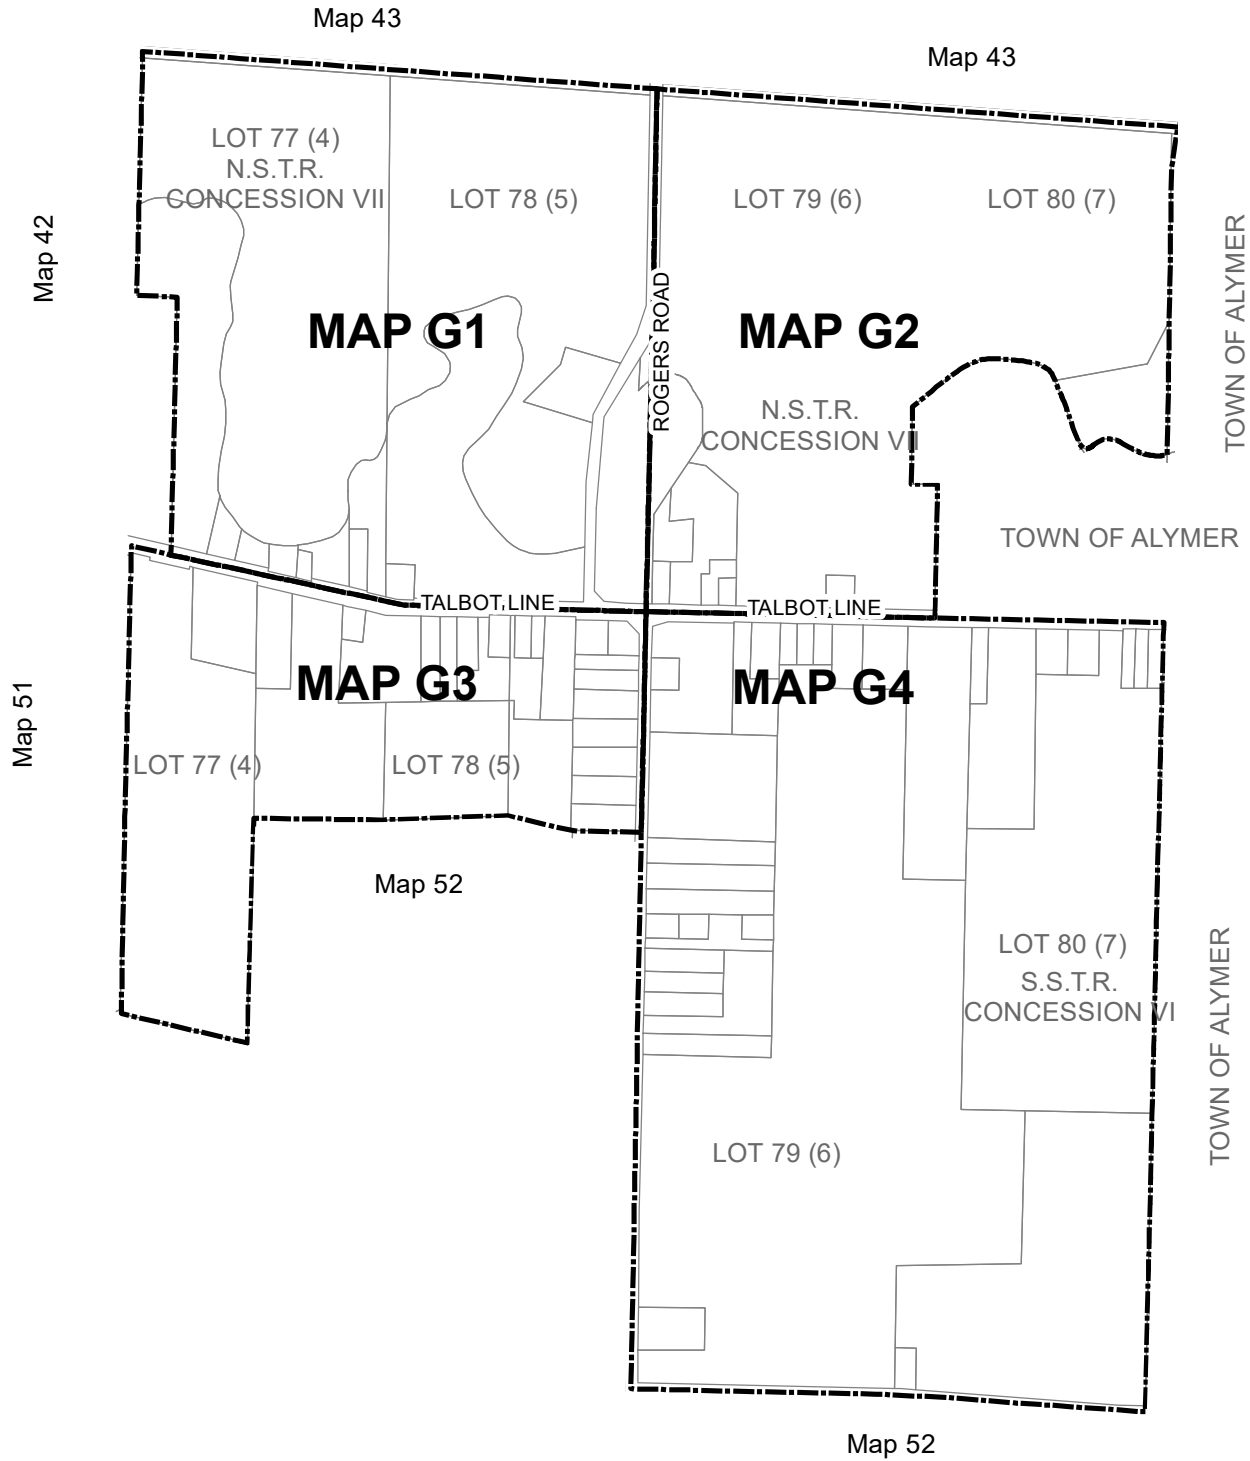

TOWNSHIP OF MALAHIDE

SCHEDULE 'G'- TALBOT WEST

ZONING INDEX MAP

Township of Malahide
 Comprehensive Zoning-Bylaw No.18-22
 As Consolidated January, 2021

SCHEDULE 'G'
INDEX MAP